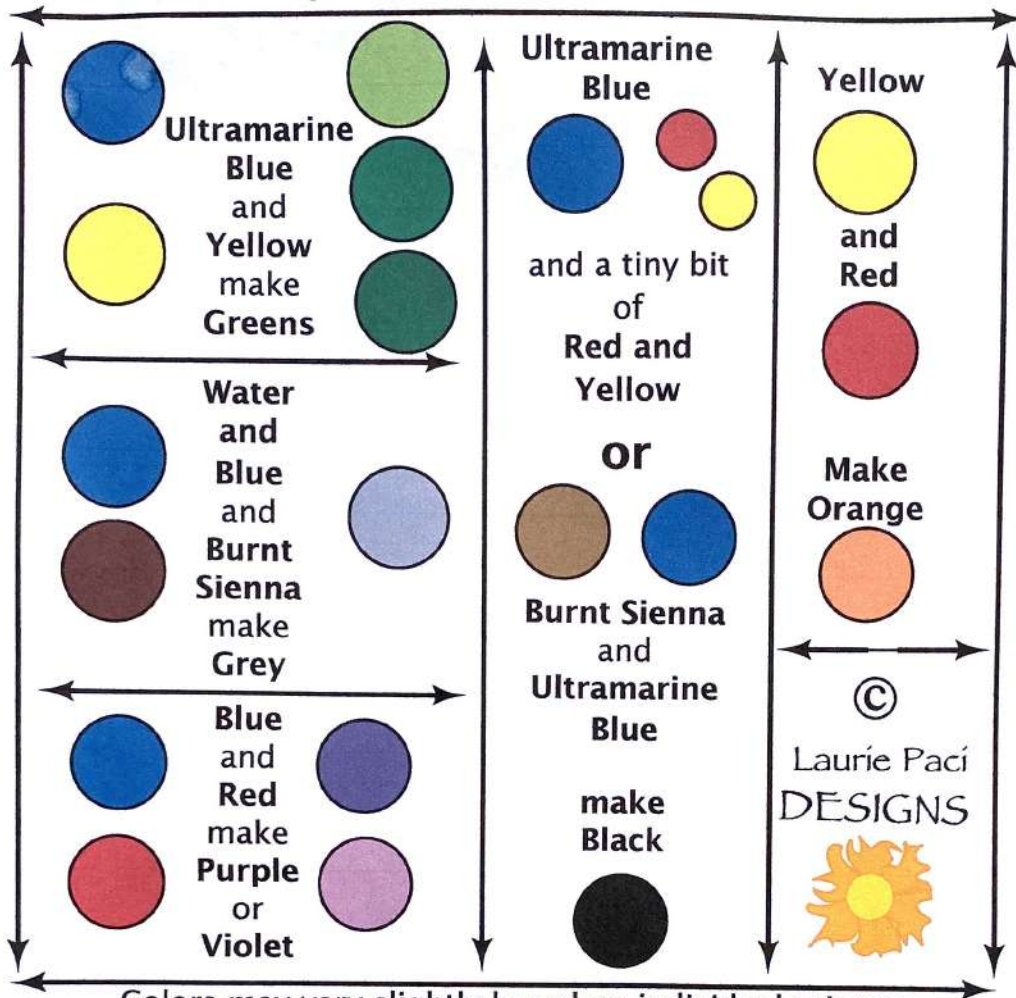

Simplified Color Chart

Colors may vary slightly based on individual printers.

Color Your World!

Permanent Black Ink Pens *For Sketching*

- Zebra Felt tip
- Pitt Artist 199 Brush
- Pitt Artist 199 S 0.3
- Pitt Artist 199 M
- Pigma Graphic 1
- Pigma Brush
- Pigma Micron 5
- Pigma Micron 8
- Platinum Carbon Ink Pen
- Uniball Vision Roller Ball
- Sharpie Ultra Fine Point
- Sharpie Fine Point